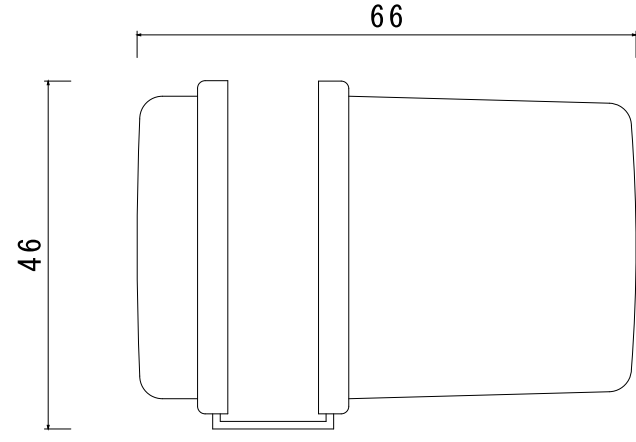

ES-303G

100% RECYCLED
ERIC
 FUTURE PROOF