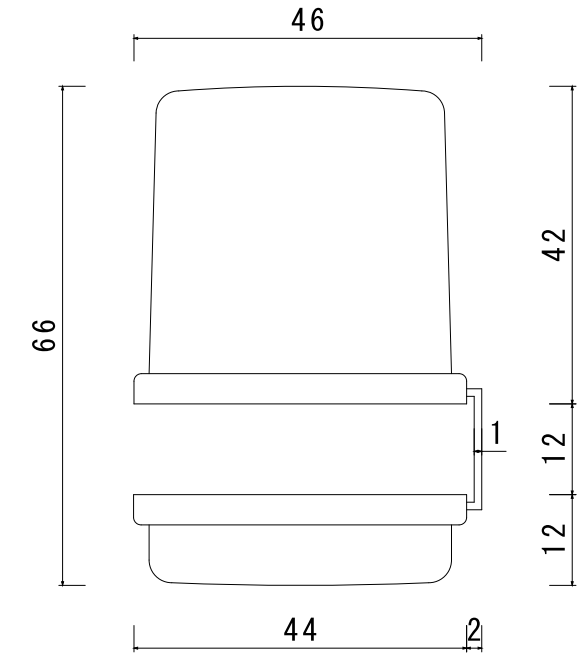

ES-303G

100% RECYCLED
ERIC
 FUTURE PROOF