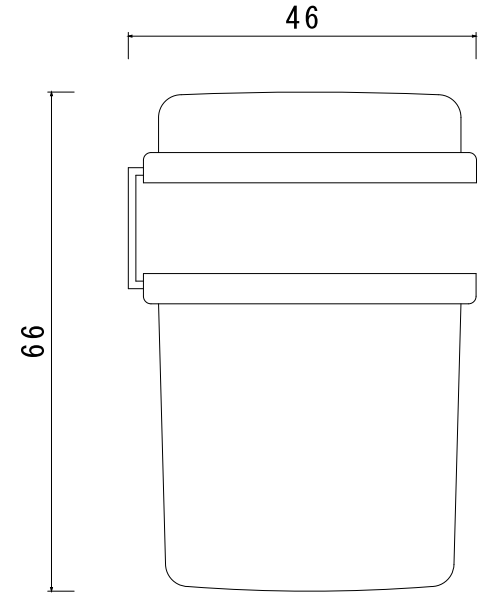

ES-303G

100% RECYCLED
ERIC
 FUTURE PROOF