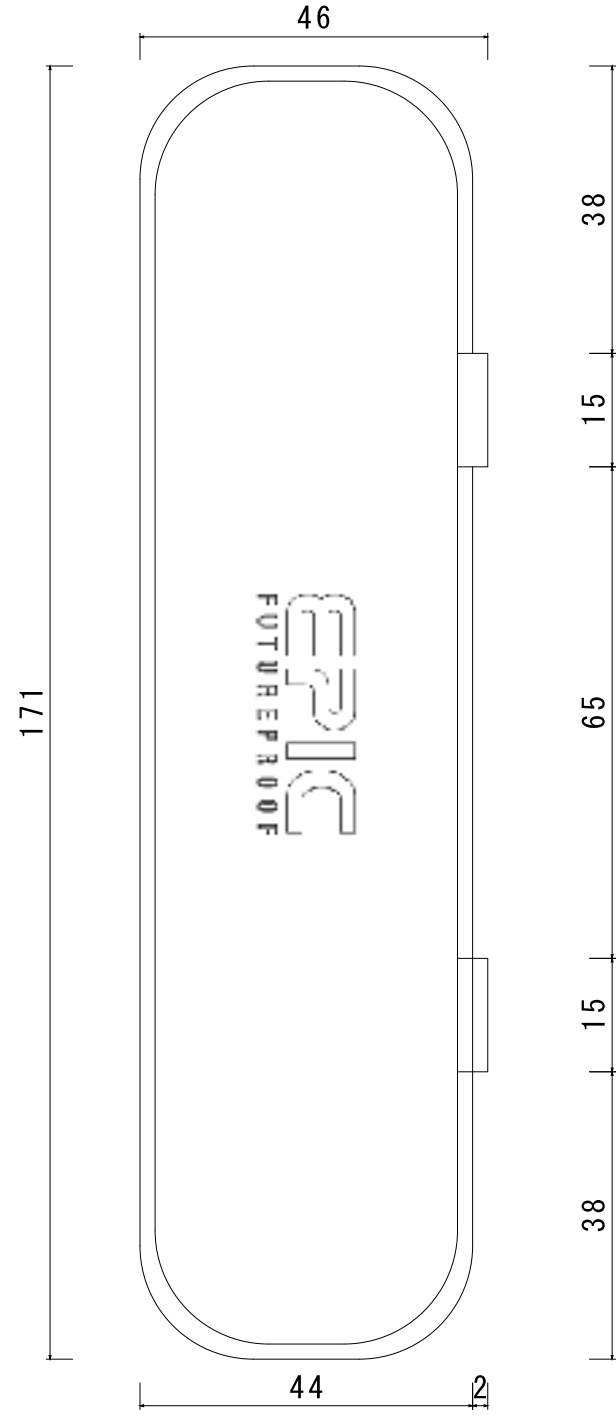

ES-303G

100% RECYCLED
ERIC
 FUTURE PROOF