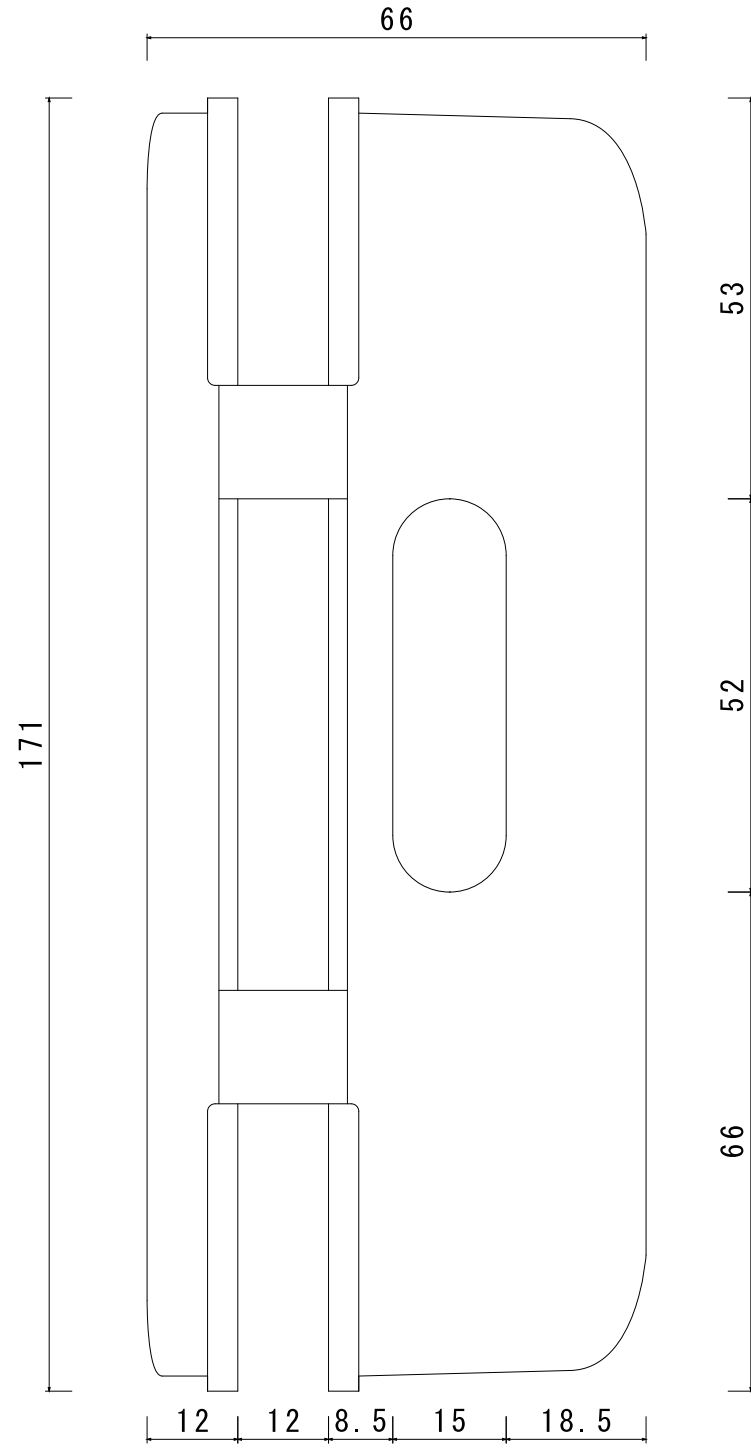

ES-303G

100% RECYCLED
ERIC
 FUTURE PROOF