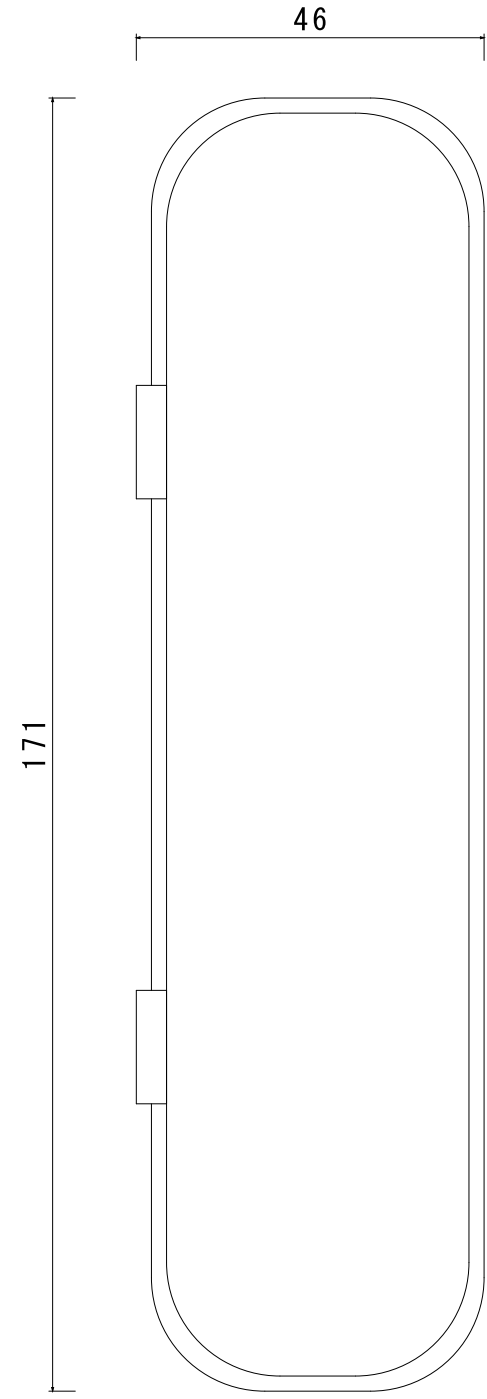

ES-303G

100% RECYCLED
ERIC
 FUTURE PROOF